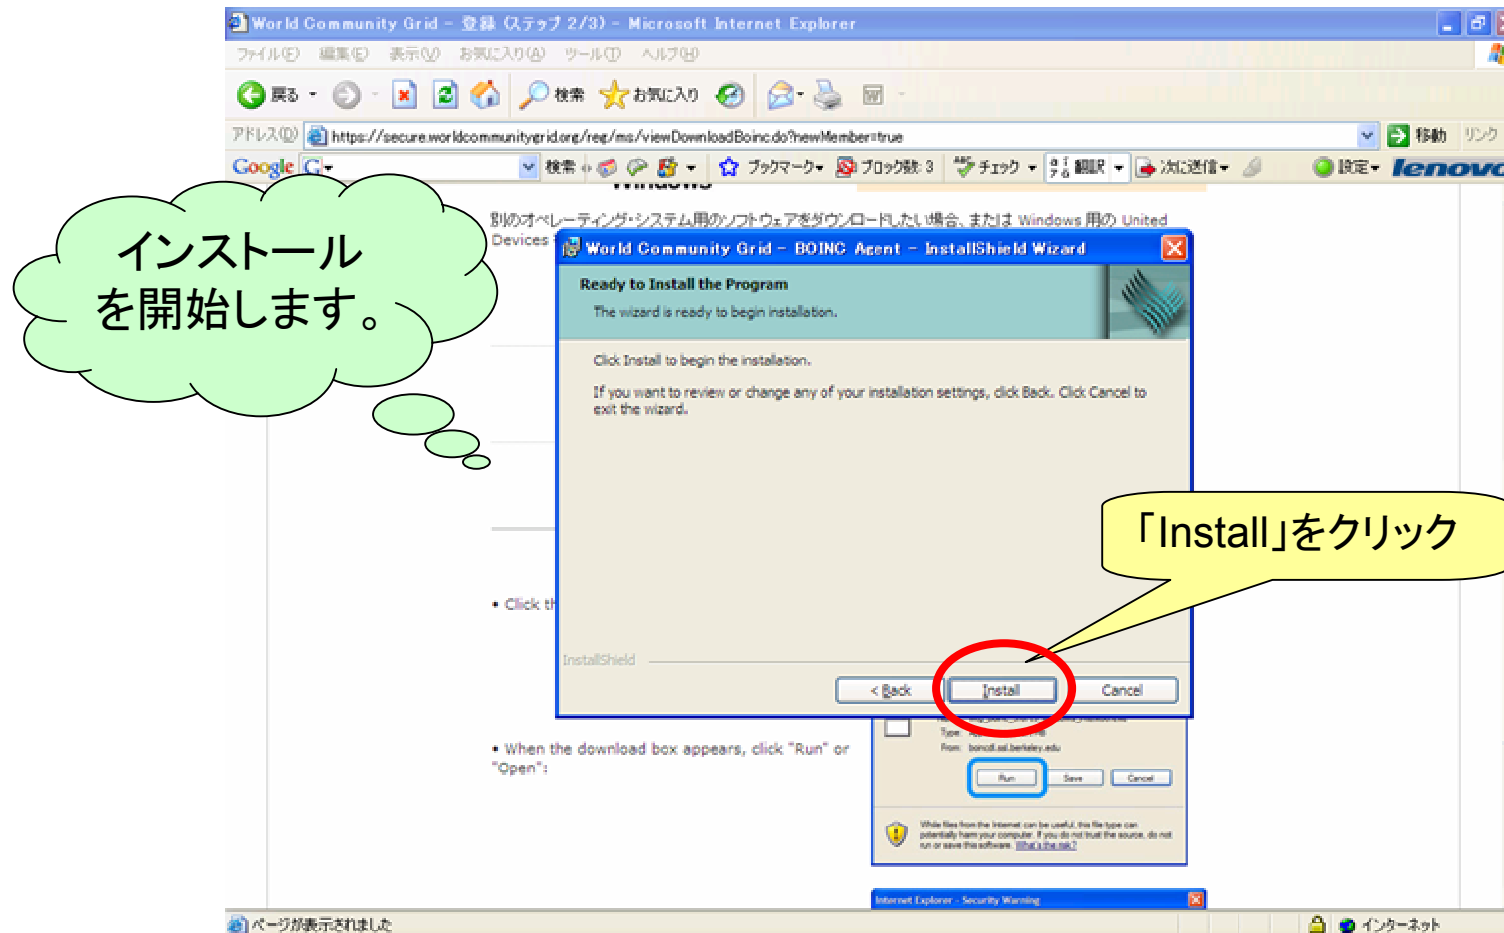

3-8インストール画面(1)